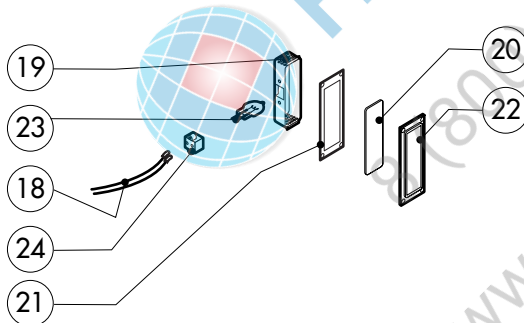

POS.	CODE	PIECES	DESCRIPTION

Зип-Общепит

vsezip.ru

+7(812)987-08-81

POS.	CODE	PIECES	DESCRIPTION
1	R18203970	1	DOOR
2	R18203950	1	INNER DOOR PANEL
3	R71201510	1	INNER DOOR GLASS
4	R58001760	2	INNER GLASS SOLID HINGE
5	R58001770	2	INNER GLASS HINGE PIN
6	R58001780	2	INNER GLASS CATCH KIT
7	R11401340	2	TOP "C" PROFILE
8	R18203910	1	LOWER SUPPORT GLASS
9	R18203920	1	TOP SUPPORT GLASS
10	R18404500	1	LOWER DOOR HINGE
11	R58002520	1	LOWER HINGE PIN
12	R11200560	1	UPPER DOOR HINGE
13	R58002150	1	HINGE PIN
14	R58004050	2	NUT FOR UPPER DOOR HINGE
15	R10401710	1	WASHER FOR UPPER DOOR HINGE
16	R70050100	6	GLASS SILICON SPACERS
17	R70044150	1	GLASS GASKET
18	R66110320	1	DOOR LAMPS CABLE SET
19	R11401440	1	LAMP COVER
20	R71500150	1	GLASS LAMP
21	R70044200	1	LAMP GASKET