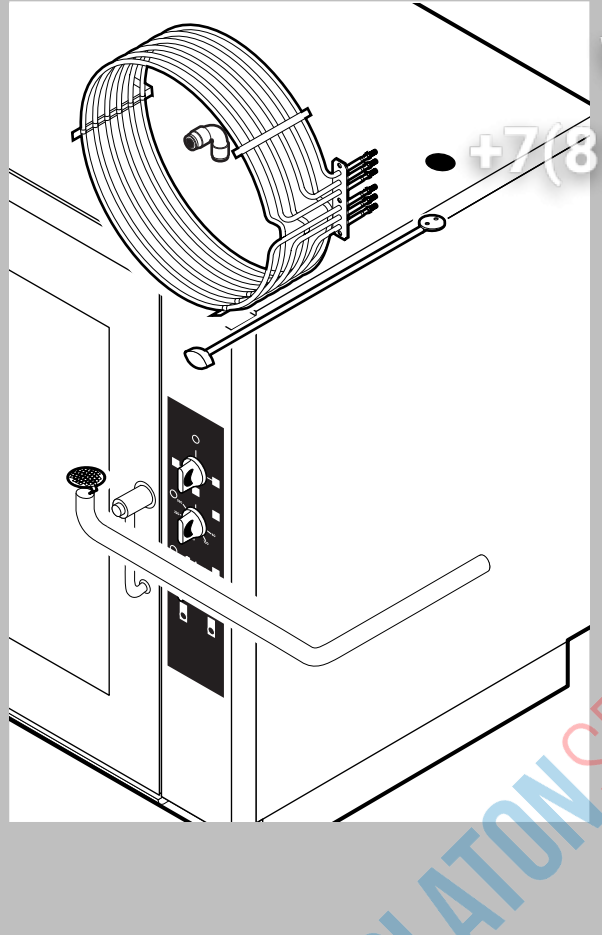

016.40.154.0339 190705 DONADINI srl

Зип Общепит

vsezip.ru

+7(812)987-08881

PLATON SERVICE

8 (800) 500-34-47

www.platonservice.com

POS.	CODE	PIECES	DESCRIPTION
1	R10201710	1	DRAIN FILTER
2	R58003610	1	CHAMBER VENT ROD
3	R69010410	1	STEAM OUTLET KNOB
4	R04403460	1	CHAMBER VENT PLATE Ø 46
5	*R65011310	1	CHAMBER HEATING ELEMENT 15000W
6	R62090478	2	ELBOW MIDDLING PIPE FITTING D.10
7	R70070060	1	PE D.10 MM X7 WATER FLEXIBLE PIPE (2 MT LONG)

POS.	CODE	PIECES	DESCRIPTION

*COMPONENT SUBMITTED TO CHANGEMENTS CAUSED BY TENSION DIFFERENT FROM THE STANDARD (3N AC400V 50HZ)