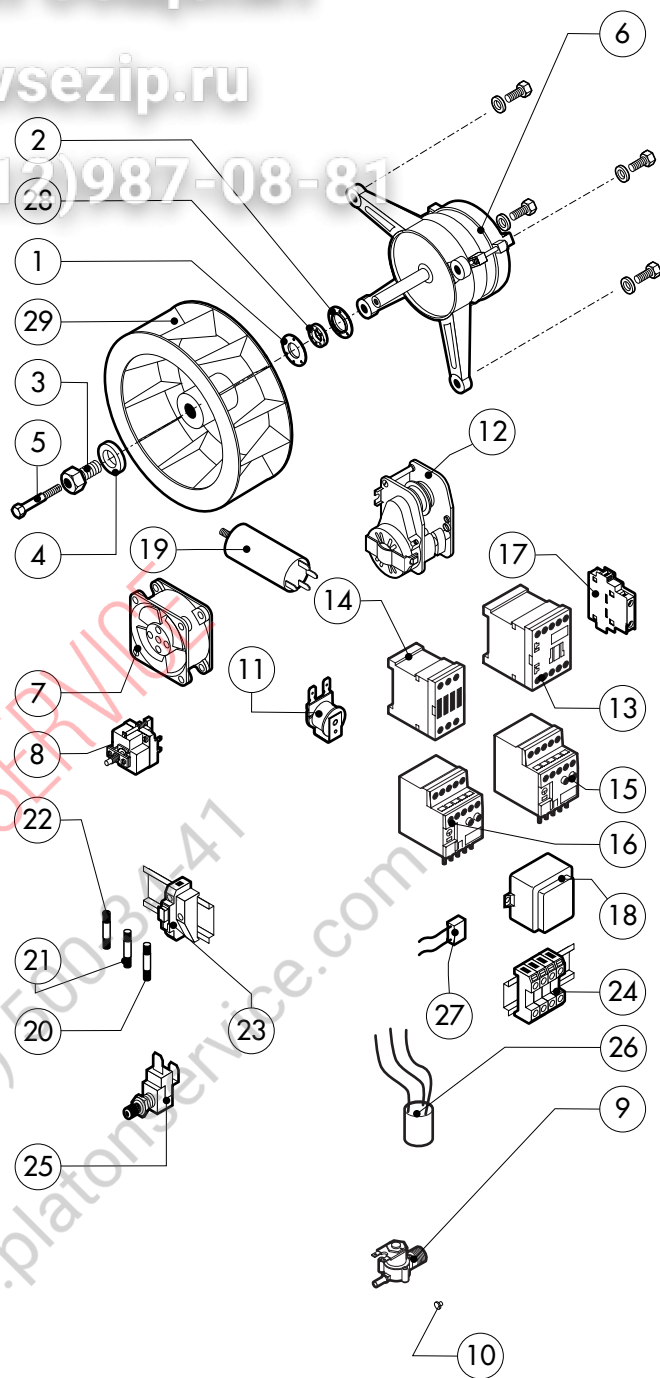

Зип Общепит

vsezip.ru

+7(812)987-08-81

016.40.186.0338 190705 DONADINI s.r.l.

PLATON SERVICE
8 (800) 500 33 47
www.platon-service.com

POS.	CODE	PIECES	DESCRIPTION
1	R58003840	1	MOTOR GASKET BRASS FLANGE
2	R58003850	1	MOTOR GASKET BRASS COUNTER FLANGE
3	R58004000	1	FAN SCREW M12x1.5 SX
4	R58004010	1	FAN WASHER Ø 30/12.5
5	R61020562	1	FAN SCREW TE A2 M6x55
6	*R65040520	1	MOTOR 055/015 KW KIT
7	R65060050	1	COMPONENTS VENTILATION MOTOR Ø 120
8	R65070350	1	CHAMBER SAFETY THERMOSTAT
9	R65110200	1	SOLENOID VALVE 220V 50HZ
10	R65110510	1	15 LT/H WATER FLOW REDUCER
11	R65330010	1	BUZZER
12	R65090190	1	REVERSING SWITCH 8'
13	*R65140550	4	CONTACTOR DIL 00 M-01 4KW
14	*R65140560	3	CONTACTOR DIL 0 M 7,5KW
15	*R65160420	1	THERMIC PROTECTION Z 00-1,6
16	*R65160450	1	THERMIC PROTECTION Z 00-1,0
17	*R65140600	1	AUX.CONTACT 1L+1R 11S DIL M 7,5-15KW
18	R65180420	1	TRANSFORMER 20VA
19	*R65190180	1	CAPACITOR 10 µF

POS.	CODE	PIECES	DESCRIPTION
20	R65200200	1	FUSE 2A
21	R65200320	1	FUSE 0.25A (T)
22	R65200080	1	FUSE 0.125A (T)
23	R65210020	3	FUSE CARRIER
24	R65220080	1	TERMINAL BOARD
25	R65260540	1	DOOR SWITCH
26	*R65280200	3	INTERFERENCE SUPPRESSOR
27	*R65280130	1	INTERFERENCE SUPPRESSOR
28	R70020050	1	MOTOR GASKET
29	*R75400440	1	FAN Ø 350x114/12 50HZ P.D. KIT

*COMPONENT SUBMITTED TO CHANGEMENTS CAUSED BY TENSION DIFFERENT FROM THE STANDARD [3N AC400V 50HZ]