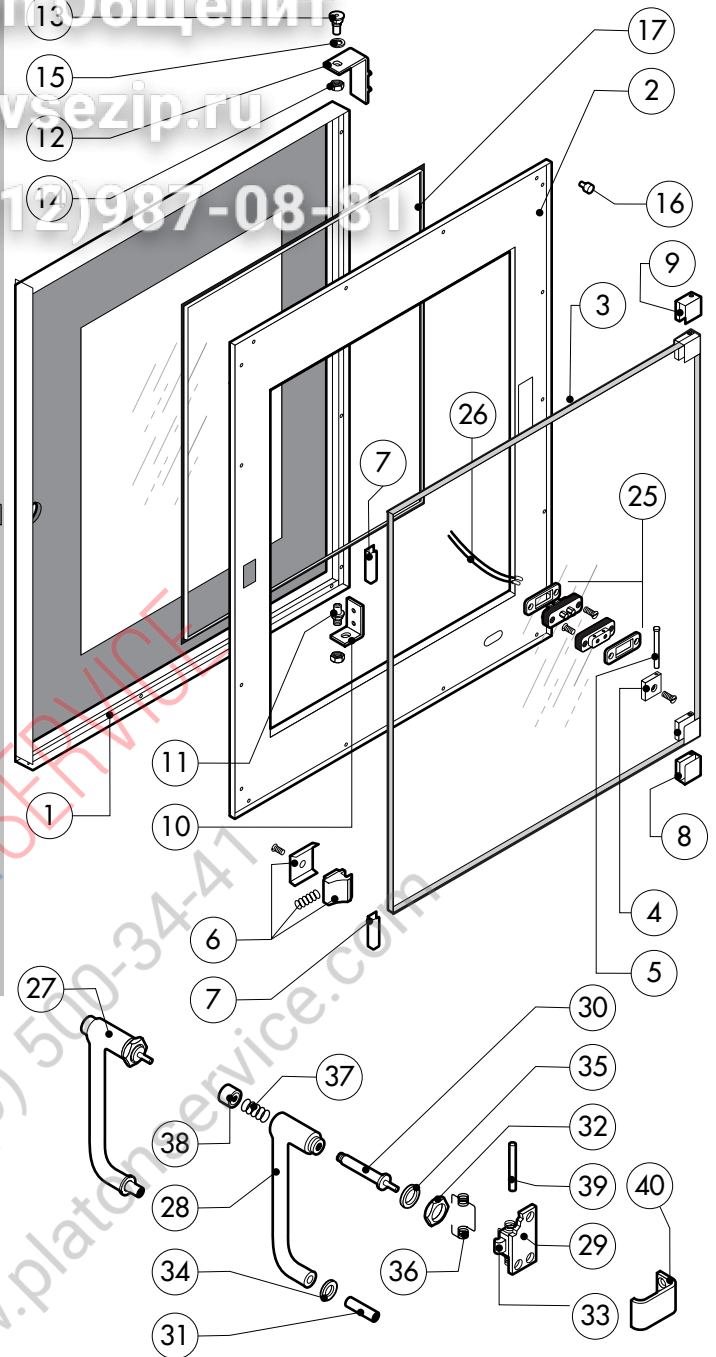

POS.	CODE	PIECES	DESCRIPTION

Зип-Общепит

vsezip.ru

+7(812)987-08-81

POS.	CODE	PIECES	DESCRIPTION
1	R18203970	1	DOOR
2	R18203950	1	INNER DOOR PANEL
3	R71201510	1	INNER DOOR GLASS
4	R58001760	2	INNER GLASS SOLID HINGE
5	R58001770	2	INNER GLASS HINGE PIN
6	R58001780	2	INNER GLASS CATCH KIT
7	R11401340	2	TOP "C" PROFILE
8	R18203910	1	LOWER SUPPORT GLASS
9	R18203920	1	TOP SUPPORT GLASS
10	R18404500	1	LOWER DOOR HINGE
11	R58002520	1	LOWER HINGE PIN
12	R11200560	1	UPPER DOOR HINGE
13	R58002150	1	HINGE PIN
14	R58004050	2	NUT FOR UPPER DOOR HINGE
15	R10401710	1	WASHER FOR UPPER DOOR HINGE
16	R70050100	6	GLASS SILICON SPACERS
17	R70044150	1	GLASS GASKET
18	R66110320	1	DOOR LAMPS CABLE SET
19	R11401440	1	LAMP COVER
20	R71500150	1	GLASS LAMP
21	R70044200	1	LAMP GASKET

POS.	CODE	PIECES	DESCRIPTION
22	R11401450	1	GLASS HOLDER LAMP FLANGE
23	R65270020	1	LIGHT 20W 12V G4
24	R65270450	1	LIGHT SOCKET
25	R65260750	1	LAMPS CONTACT BLOCK
26	R66110300	1	LAMPS CONTACT CABLE SET
27	R69015000	1	DOOR HANDLE ASSEMBLY
28	R09200230	1	DOOR HANDLE
29	R10100110	1	PRONG FLANGE
30	R58003240	1	DOOR HANDLE BUTTON ROD
31	R58004270	1	DOOR HANDLE SPACER
32	R58004830	1	RING NUT M18x1
33	R58005050	1	DOOR HANDLE PRONG
34	R58005340	1	DOOR HANDLE LOWER INSULATION WASHER
35	R58005350	1	DOOR HANDLE UPPER INSULATION WASHER
36	R61620012	1	DOOR HANDLE CATCH SPRING
37	R61620041	1	DOOR HANDLE BUTTON SPRING
38	R69031190	1	DOOR HANDLE PUSH BUTTON
39	R58002160	1	DOOR HANDLE PRONG PIN
40	R18202020	1	DOOR HANDLE PRONG COUPLER