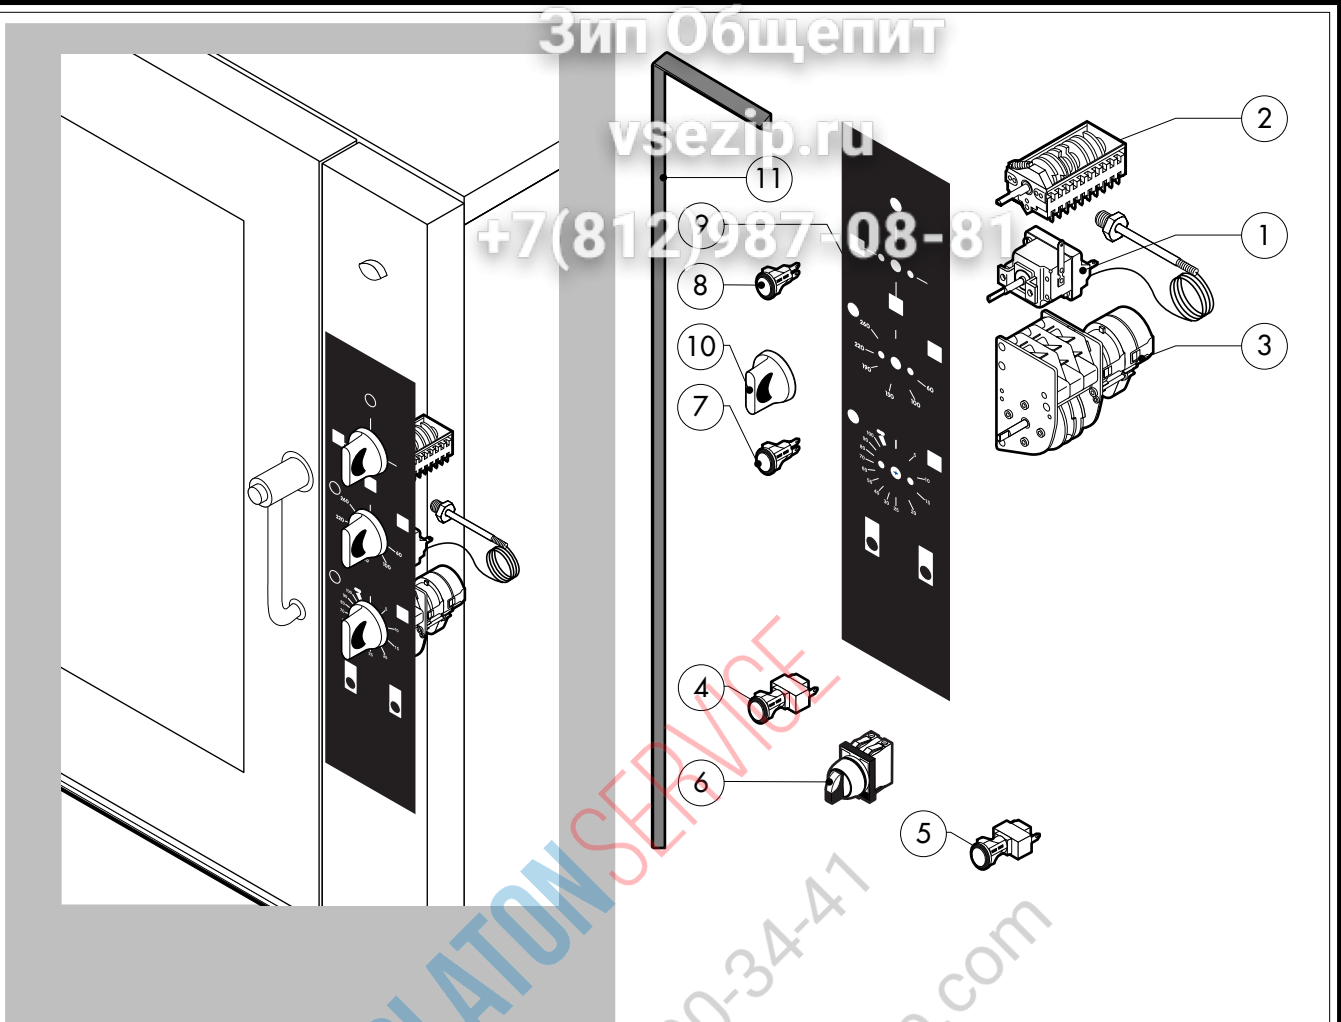

Зип Общепит

vsezip.ru

+7(812)987-08-81

PLATON SERVICE

8 (800) 500-34-41

www.platonservice.com

POS.	CODE	PIECES	DESCRIPTION
1	R65070360	1	CABINET THERMOSTAT 0°/300°C
2	R65080010	1	MAIN SELECTOR SWITCH
3	R65090020	1	TIMER
4	R65260600	1	SWITCH
5	R65260610	1	HUMIDIFIER PUSH BUTTON
6	R65080150	1	2 POSITIONS SELECTOR SWITCH
7	R65270150	2	ORANGE INDICATING LIGHT
8	R65270160	1	GREEN INDICATING LIGHT
9	R67013590	1	PLATE
10	R69030170	3	KNOB
11	R70044260	1	CONTROL PANEL GASKET

POS.	CODE	PIECES	DESCRIPTION