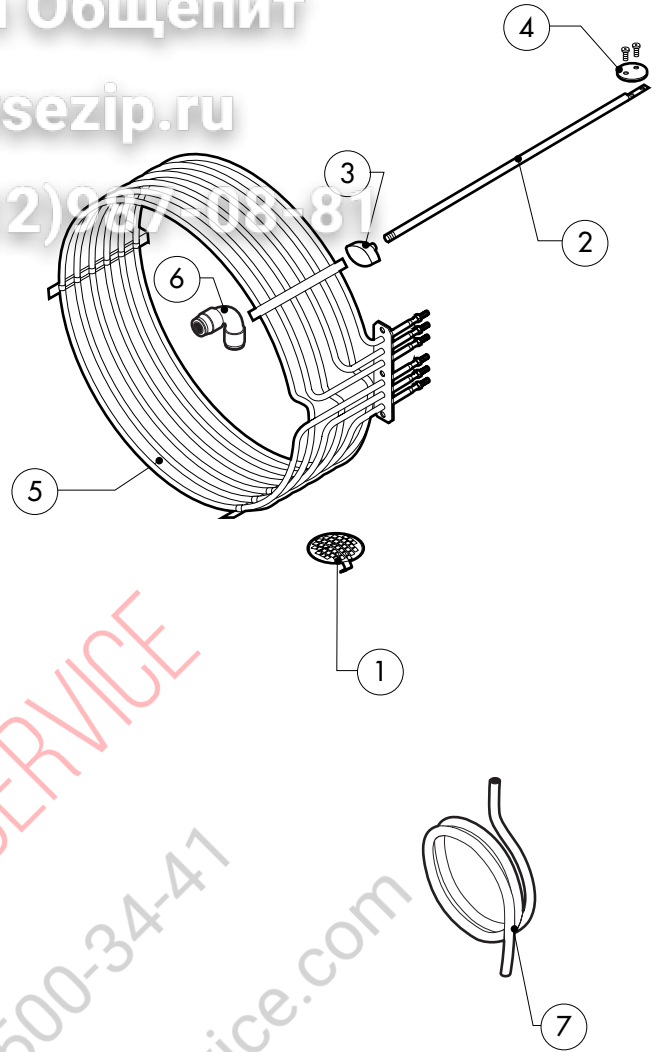

016.40.154.0339 190705 DONADINI srl

Зип Общепит

vsezip.ru

+7(812)987-08881

PLATON SERVICE

8 (800) 500-34-47

www.platonservice.com

POS.	CODE	PIECES	DESCRIPTION
1	R10201710	1	DRAIN FILTER
2	R58003610	1	CHAMBER VENT ROD
3	R69010410	1	STEAM OUTLET KNOB
4	R04403460	1	CHAMBER VENT PLATE Ø 46
5	*R65011310	1	CHAMBER HEATING ELEMENT 15000W
6	R62090478	2	ELBOW MIDDLING PIPE FITTING D.10
7	R70070060	1	PE D.10 MM X7 WATER FLEXIBLE PIPE (2 MT LONG)

POS.	CODE	PIECES	DESCRIPTION

*COMPONENT SUBMITTED TO CHANGEMENTS CAUSED BY TENSION DIFFERENT FROM THE STANDARD (3N AC400V 50HZ)